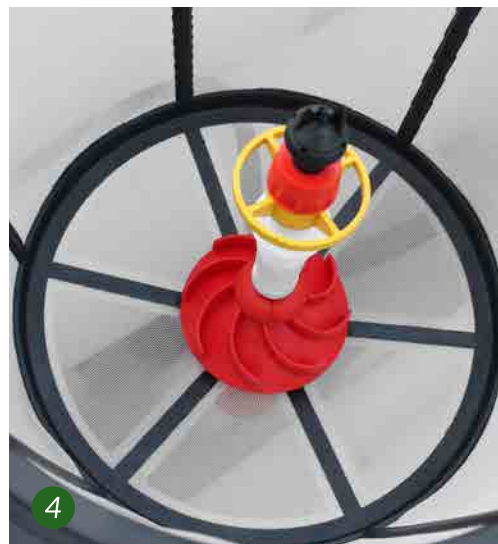

RAINBOW

SPRAYERS FOR ESPALIER VINEYARDS

carrarospray®

RAINBOW ³⁰⁰₄₀₀

MOUNTED SPRAYER 300-400 LT
WITH CENTRIFUGAL CLUTCH

RAINBOW 300 - 400

EXTREMELY COMPACT DESIGN AND SMALL DIMENSIONS
FOR USE IN THE VINEYARDS CANOPY IN SLOPE
WITH HANDLING SPACES LIMITED.

CORRECT DOSAGE OF MIXTURE AND CONTROL OF DIMENSION OF
DROPS INSURED BY HYDRAULIC NOZZLES FOR LOW AND HIGH VOLUME.

TRANSPORT OF MIXTURE BY A TURBINE FEEDING 7 ADJUSTABLE CANNONS
SO IT POSSIBLE TO TREAT VEGETATION LIMITING OVERLAPPING AND LOSS.

RAINBOW

600
800
1000

TRAILED SPRAYER 600/800 LT
WITH CENTRIFUGAL FAN

RAINBOW 600 - 800 - 1000

ROBUST STEEL FRAME.

VARIABLE TRACK THROUGH AXLE ADJUSTMENT.

MAIN TANK ON PLATFORM COATED OF RUBBERY MATERIAL.

- Polyethylene tank
- Hydraulic agitation
- Suction filter with non-return valve
- Self-cleaning pressure filter in the pressure regulator
- filters before the nozzles
- head with 3 guns central fixed and 4 adjustable
- Hydraulic nozzles with anti-drip (Albuz)
- Centrifugal turbine Ø 500 mm
- Transmission with gearbox with 2 speeds and neutral
- Tap connection for the mounting of the lance on dedicated support

1. Head with guns and hydraulic nozzles (Albuz)
 2. Manual control
 3. Filters before nozzles

4. Incorporated washer for chemical and melt product
 5. Rinse tank on the basket

	CAPACITY	LENGTH	WIDTH	HEIGHT	WEIGHT
	l	mm	mm	mm	kg
RAINBOW 300	300	960	1000	1120	205
RAINBOW 400	400	960	1000	1320	210
RAINBOW 600	600	2160	1120	1220	430
RAINBOW 800	800	2300	1120	1220	450
RAINBOW 1000	1000	2410	1180	1260	470