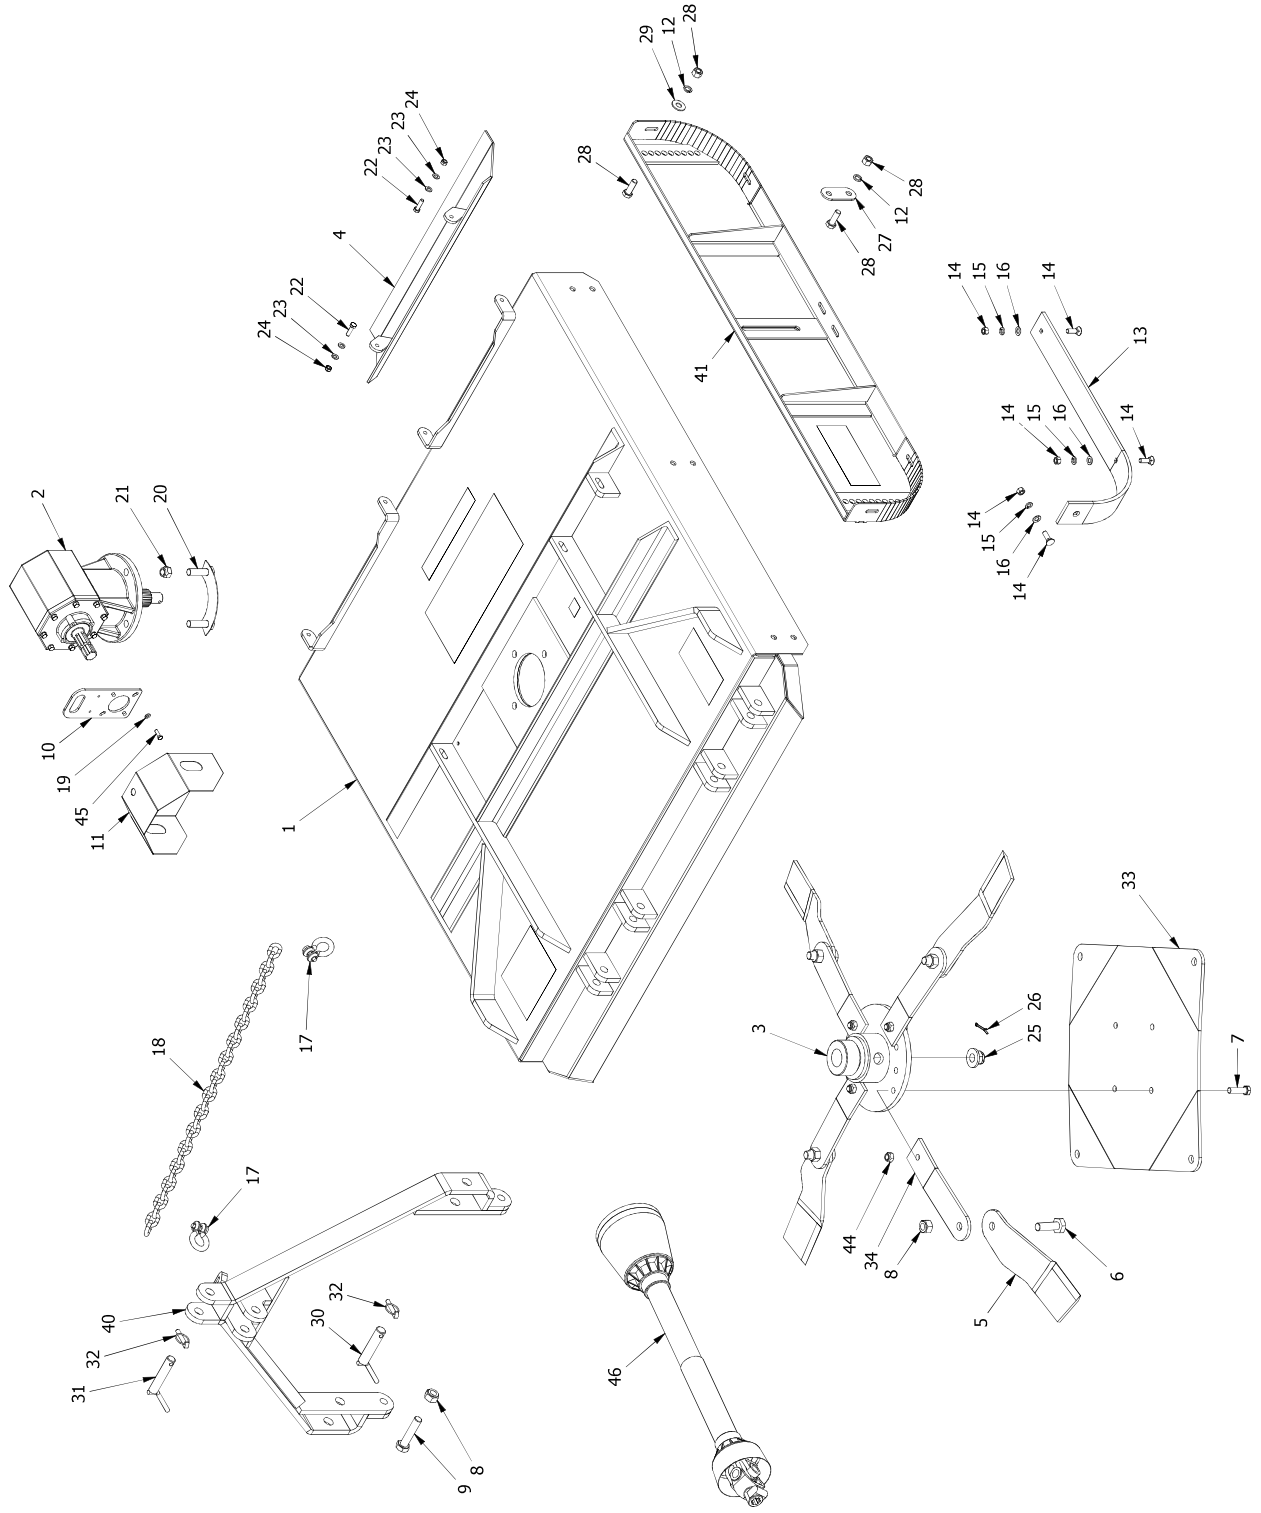

**JXS 1500 Slasher
J0104**

**JXS 1500 Slasher
J0104**

Item	Part No.	Description	Qty	Item	Part No.	Description	Qty
1	H2900	Hull JXS 1500 Slasher	1	41	H2915	Side Panel JXS 1500 Slasher	2
2	M9346	Gearbox RC61 1:1.46	1	42	M2929	Decal Jupitex All White	2
3	H2762	Hub adapter	1	43	M2927	Decal JXS 1500	1
4	H2715	Back flap	2	44	M61616	Nut Nyloc M16 Galv	4
5	H41601NF	Blade 10x100x410 22.5 CF	4	45	M40825	Bolt M8x25HT Galv	4
6	M52270	Bolt M22x70-12.9	4	46	FB612SFF	PTO shaft B6-1.2m F2	1
7	M41655	Bolt M16x55 HT Galv	4				
8	M62222	Nut Nyloc M22 Galv	6				
9	M422100	Bolt M22x100 HT Galv	2				
10	M2732	Lift Lug RC61	1				
11	M2729	PTO Cover	1				
12	M91604	Washer Spring M16 Galv	12				
13	H0454	Skid Runner 8x90x74.0	4				
14	M21240	Plough bolt M12x40 CSK Galv	24				
15	M91213	Washer Spring M12 Galv	12				
16	M81202	Washer Flat M12 Galv	12				
17	M0621	Shackle 12.0mm	4				
18	R0611	Chain Gr5 10mm 2T	2				
19	M80803	Washer Flat M8 Galv	4				
20	H1206	Ganged bolts 3/4UNFx2-1/2 Galv	2				
21	M61919	Nut Nyloc 3/4UNF	4				
22	M41035	Bolt M10x35HT Galv	4				
23	M81002	Washer Flat M10 Galv	8				
24	M61007	Nut Nyloc M10 Galv	4				
25	M9342	Hub nut RC61 Special	1				
26	M1416	Split pin B5x60	1				
27	M2748	Plate 2 x M16 Galv	2				
28	M11645	Bolt M16x45 + Nut Galv	24				
29	M81603	Washer M16x40x3 Galv	8				
30	H7115	Pin Btm link Cat2 125mm	2				
31	H0634	Pin Top link Cat 2-125mm	1				
32	FLP11	Lynchpin 11mm	3				
33	M2721	Disk; Profile 10.0 MS PLB4	1				
34	M2722	Blade Strap	4				
35	M2928	Decal Jupitex Black+Green	1				
36	M3172	Decal DANGER STAY AWAY - ROTATING.....	1				
37	M3373	Decal VERY IMPORTANT BEFORE USING...Generic	1				
38	M3178	Decal Blade/Lem	1				
39	M3173	Decal Lifting hook	1				
40	H2920	Top mast Generic 1.5m/1.8m	1				