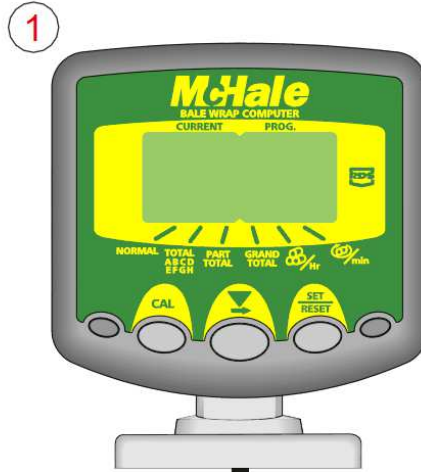

# Wizard control unit (1077)

No.	Part No	Description	Qty
1	CEL00174	CONTROL BOX WIZARD TRAILED	1
1	CEL00206	CTRL WIZARD 991 RECON	1
1	CEL00255	WIZARD CONTROL UNIT F5 RANGE	1
1	CEL00641	CTRL WIZARD F5 RECON	1
2	CEL00337	OVERLAY WIZARD 991	1
3	CEL00338	OVERLAY WIZARD F5	1
4	CEL00305	WIZARD CONTROL BOX SCREEN	1
5	CEL00370	WIZARD BUTTON MEMBRANE	1
6	CEL00323	BUZZER WIZARD	1
7	CEL00064	LOOM COBO WHITE CON EURO LEAD	1
8	CEL00010	EURO SOCKET TO BATT POWER LEAD	1
9	CEL00254	RDS EXPERT UPLOAD KIT	1
10	CEL00089	WIZARD SOFTWARE UPDATE CABLE	1
11	CEL00031	BAT POWER LEAD CTRL BOX DIRECT	1
12	CPL00007	VACUUM PAD FLAT BACK	1
13	KST00070	CONTROL UNIT MOUNTING BRACKETS	1
14	CEL00639	WIZARD MOUNTING BRACKET	1
15	CEL00364	WIZARD CTRL MALE CRIMP	1
16	CEL00363	12WAY WIZARD CTRL CONNECTOR	1