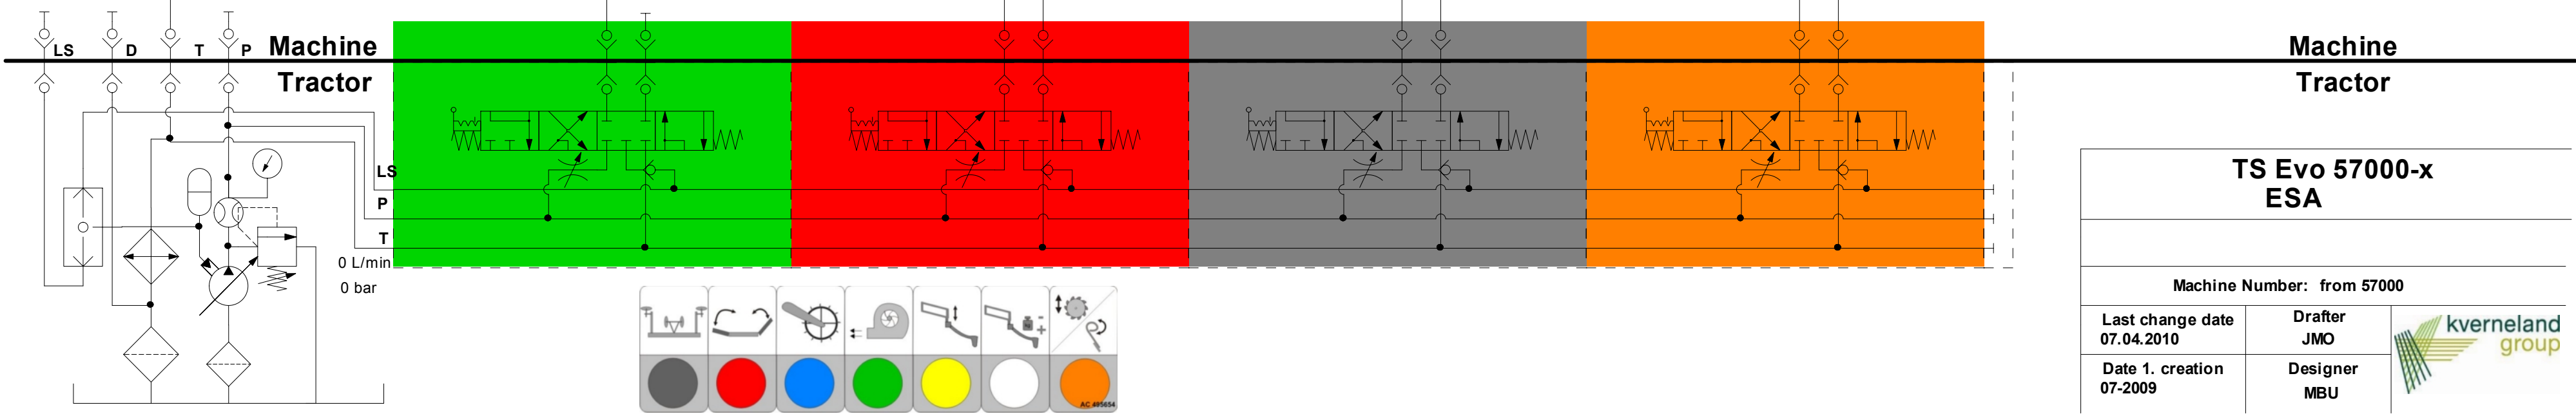

**TS Evo 57000-x
Signus**

Machine Number: from 57000

Last change date
07.04.2010

Drafter
JMO

Date 1. creation
07-2009

Designer
MBU

Machine	
Tractor	
TS Evo 57000-x ESA	
Machine Number: from 57000	
Last change date 07.04.2010	Drafter JMO
Date 1. creation 07-2009	Designer MBU