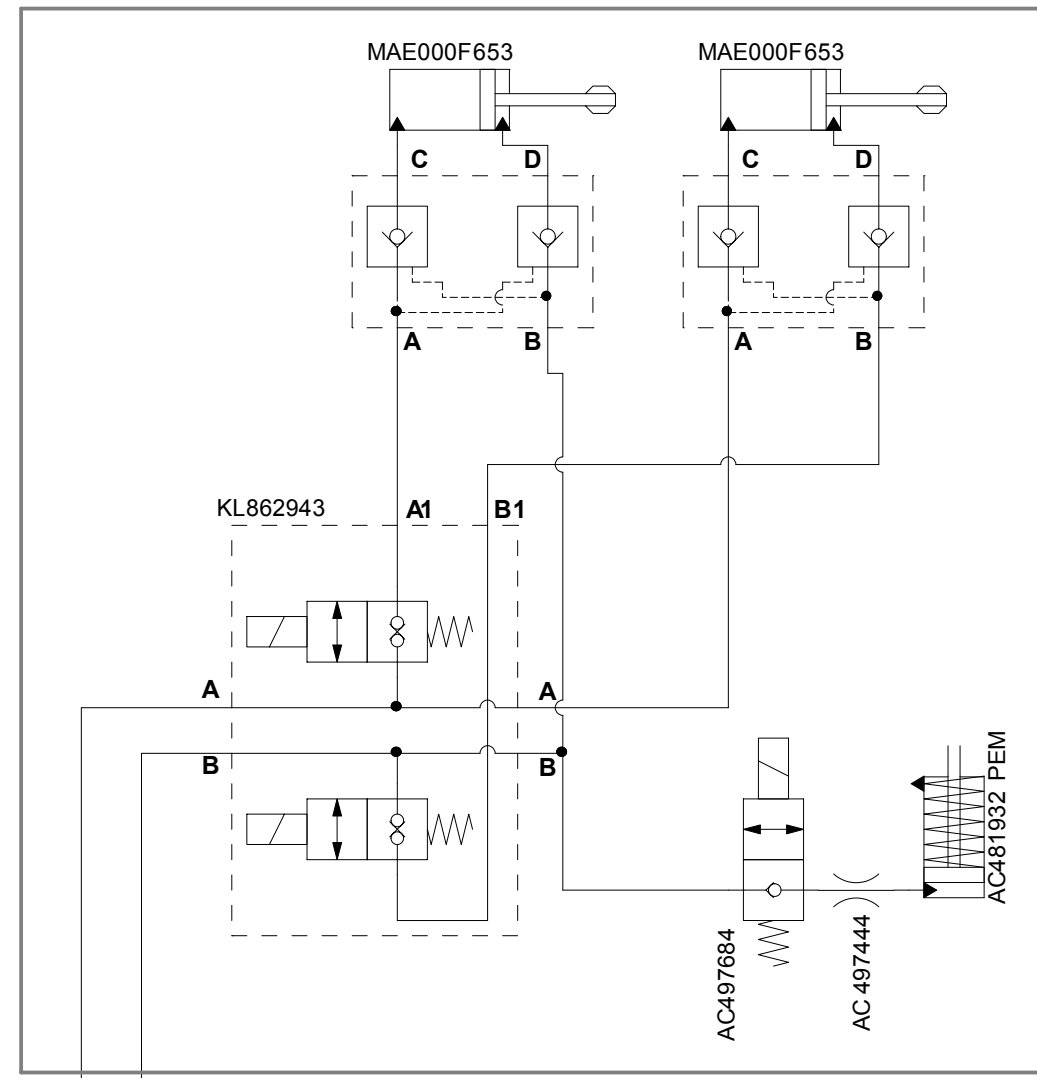

**TS Evo 57000-x
Signus**

Machine Number: from 57000

Last change date
07.04.2010

Drafter
JMO

Date 1. creation
07-2009

Designer
MBU

Machine	
Tractor	
TS Evo 57000-x ESA	
Machine Number: from 57000	
Last change date 07.04.2010	Drafter JMO
Date 1. creation 07-2009	Designer MBU