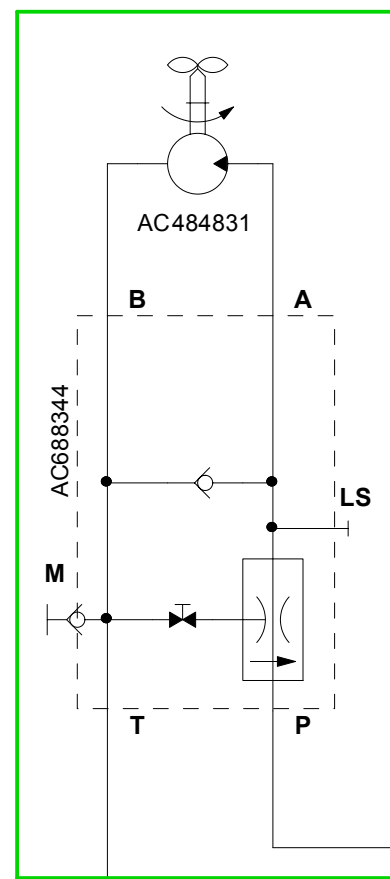

**TS Evo 57000-x
Signus**

Machine Number: from 57000

Last change date
07.04.2010

Drafter
JMO

Date 1. creation
07-2009

Designer
MBU

Machine	
Tractor	
TS Evo 57000-x ESA	
Machine Number: from 57000	
Last change date 07.04.2010	Drafter JMO
Date 1. creation 07-2009	Designer MBU