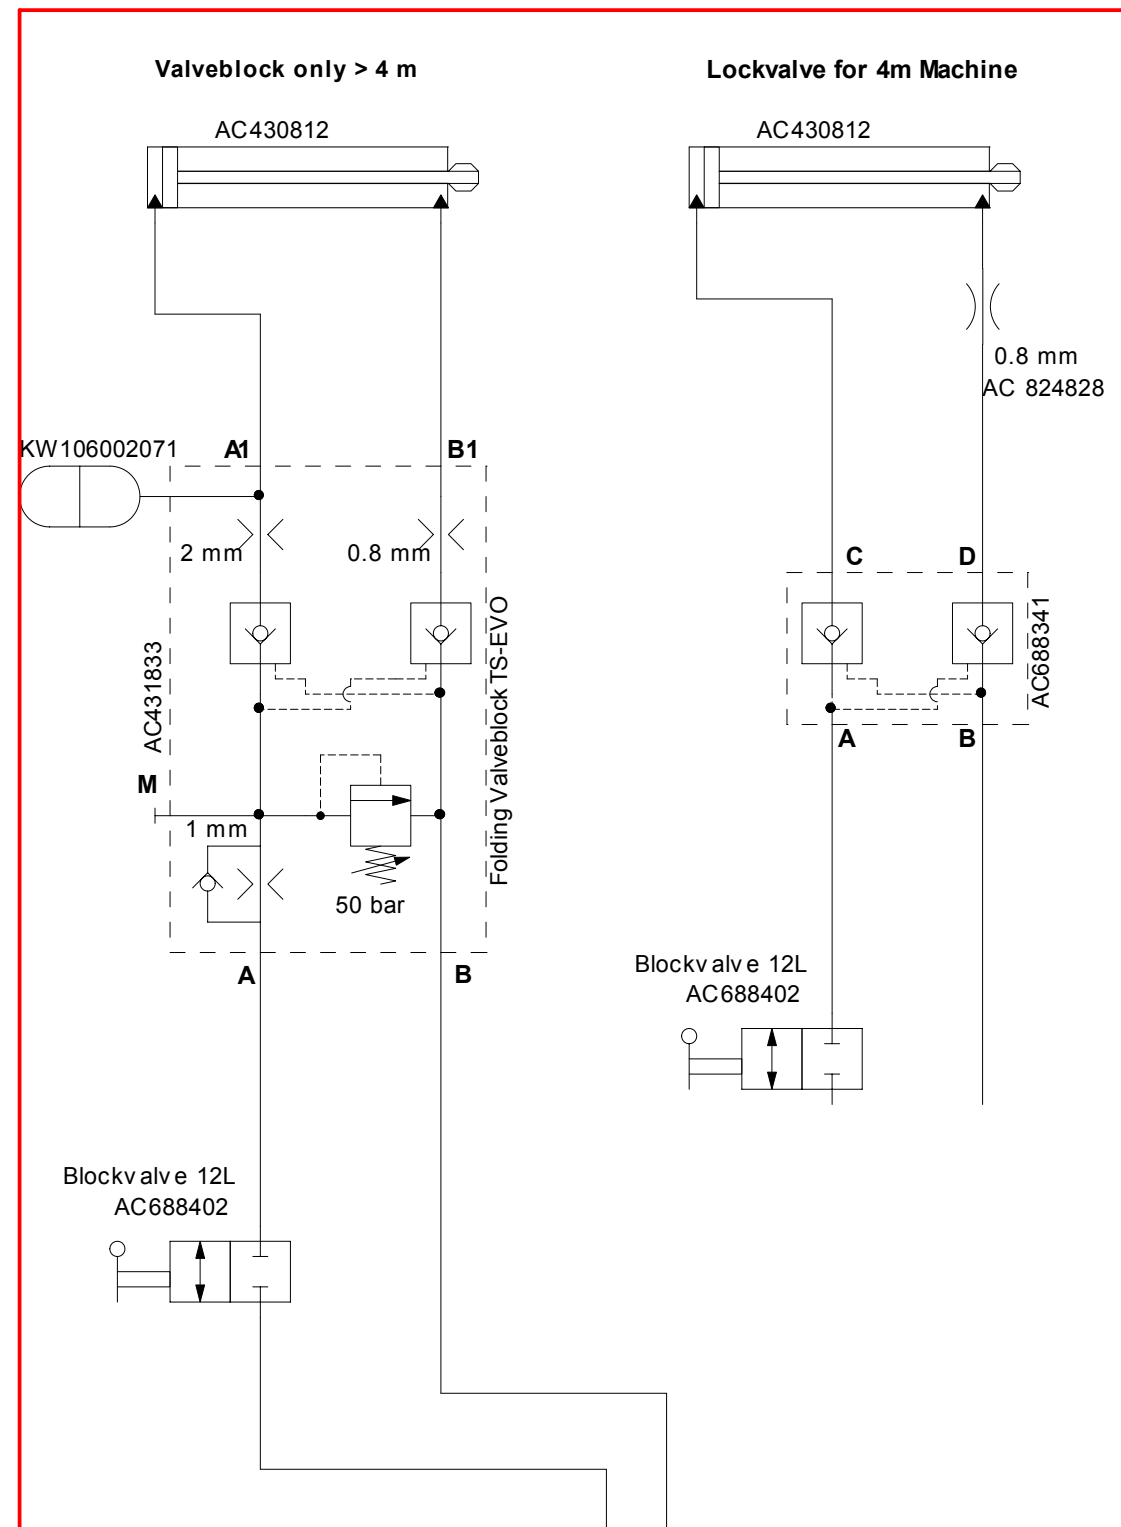

**TS Evo 57000-x
Signus**

Machine Number: from 57000

Last change date
07.04.2010

Drafter
JMO

Date 1. creation
07-2009

Designer
MBU

Machine	
Tractor	
TS Evo 57000-x ESA	
Machine Number: from 57000	
Last change date 07.04.2010	Drafter JMO
Date 1. creation 07-2009	Designer MBU